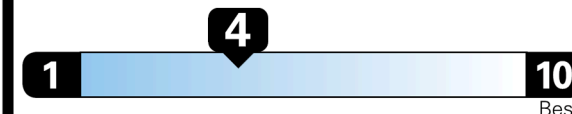

EPA DOT Fuel Economy and Environment

Gasoline Vehicle

Fuel Economy
21 MPG
combined city/hwy
4.8 gallons per 100 miles

Standard SUVs range from 13 to 93 MPG. The best vehicle rates 136 MPGe.

19 city
24 highway

You spend $2,250
more in fuel costs over 5 years compared to the average new vehicle.

Annual fuel cost $1,950

Fuel Economy & Greenhouse Gas Rating (tailpipe only)