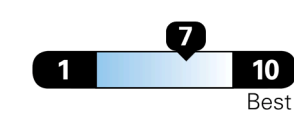

Smog Rating (tailpipe only)

This vehicle emits 264 grams CO₂ per mile. The best emits 0 grams per mile (tailpipe only). Producing and distributing fuel also create emissions; learn more at fuel economy.gov.

Actual results will vary for many reasons, including driving conditions and how you drive and maintain your vehicle. The average new vehicle gets 27 MPG and costs $7,500 to fuel over 5 years. Cost estimates are based on 15,000 miles per year at $ 2.70 per gallon. MPGe is miles per gasoline gallon equivalent. Vehicle emissions are a significant cause of climate change and smog.

fuel economy.gov

Calculate personalized estimates and compare vehicles