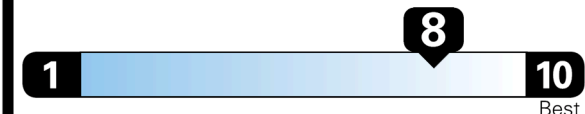

EPA DOT Fuel Economy and Environment

Gasoline Vehicle

Fuel Economy
34 MPG
combined city/hwy
2.9 gallons per 100 miles

Midsized Cars range from 12 to 136 MPG. The best vehicle rates 136 MPGe.

30 city
40 highway

You save $1,500
in fuel costs over 5 years compared to the average new vehicle.

Annual fuel cost $1,200

Fuel Economy & Greenhouse Gas Rating (tailpipe only)